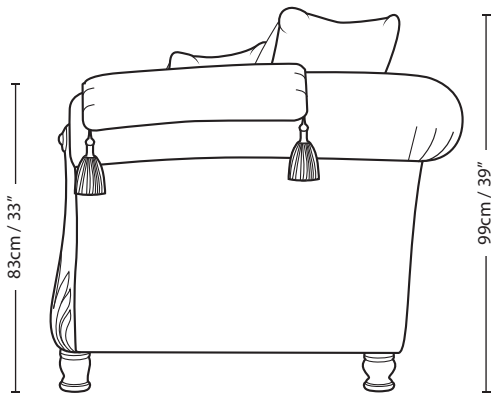

VICTORIA

4 SEATER ROLL BACK SCATTER CUSHION

— 33cm / 13" — 219cm / 86" — 33cm / 13" —

83cm / 33"

99cm / 39"

51cm / 20"

83cm / 33"

— 285cm / 112" —

Overall Height	Overall Width	Overall Depth	Arm Height	Back Height of Frame	Seat Height	Arm Width	Inside Width Arm to Arm	Seat Depth to Cushions	Seat Depth no Cushions
99cm / 39"	285cm / 112"	110cm / 43.5"	83cm / 33"	83cm / 33"	51cm / 20"	33cm / 13"	219cm / 86"	51cm / 20"	76cm / 30"

Seating sizes vary to a great extent and particularly wherever there are soft cushions involved, this is magnified with front of seat to back cushion depths, whilst formal back cushions will vary with age and plumping. It is essential to note that scatter back cushion depths will adjust from which point you measure, overtime and with plumping, the accurate measurement does not exist as it will resize each and every time you enjoy its comfort.