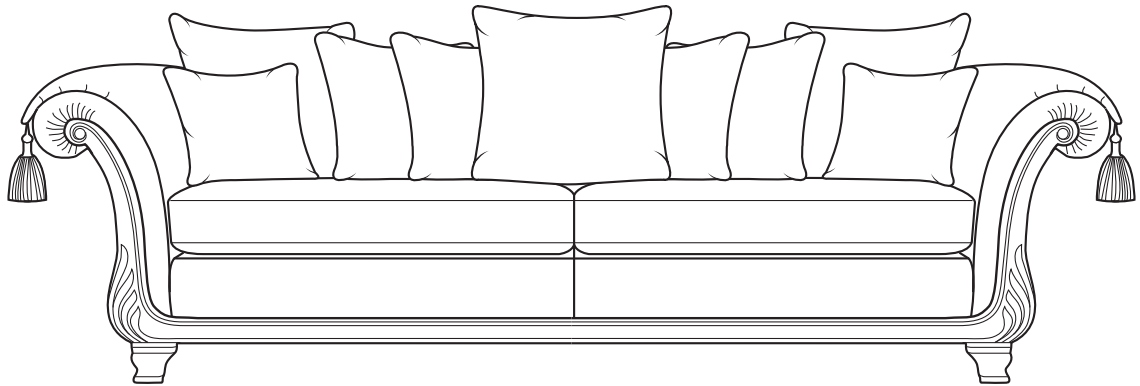

VICTORIA

4 SEATER ROLL BACK SCATTER CUSHION

— 33cm / 13" — 219cm / 86" — 33cm / 13" —

83cm / 33"

99cm / 39"

51cm / 20"

83cm / 33"

— 285cm / 112" —

Overall Height	Overall Width	Overall Depth	Arm Height	Back Height of Frame	Seat Height	Arm Width	Inside Width Arm to Arm	Seat Depth to Cushions	Seat Depth no Cushions
99cm / 39"	285cm / 112"	110cm / 43.5"	83cm / 33"	83cm / 33"	51cm / 20"	33cm / 13"	219cm / 86"	51cm / 20"	76cm / 30"

Seating sizes vary to a great extent and particularly wherever there are soft cushions involved, this is magnified with front of seat to back cushion depths, whilst formal back cushions will vary with age and plumping. It is essential to note that scatter back cushion depths will adjust from which point you measure, overtime and with plumping, the accurate measurement does not exist as it will resize each and every time you enjoy its comfort.